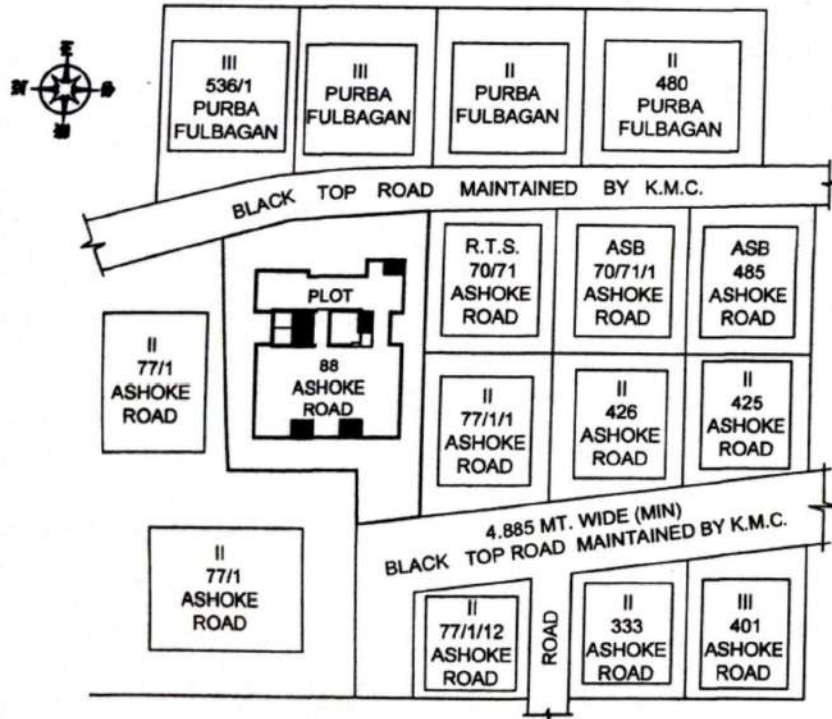

**Premises No. 88, Ashoke Road, Ward No- 101 under KMC, P.O.- Garia, P.S.- Patuli,
Kolkata: 700084**

SITE PLAN
SCALE - 1:600

KEY PLAN
SCALE - 1: 4000

LAT: 22.4767847,
LONG: 88.3788539

M/S. GOUTAM DHAR CHAUDHURI