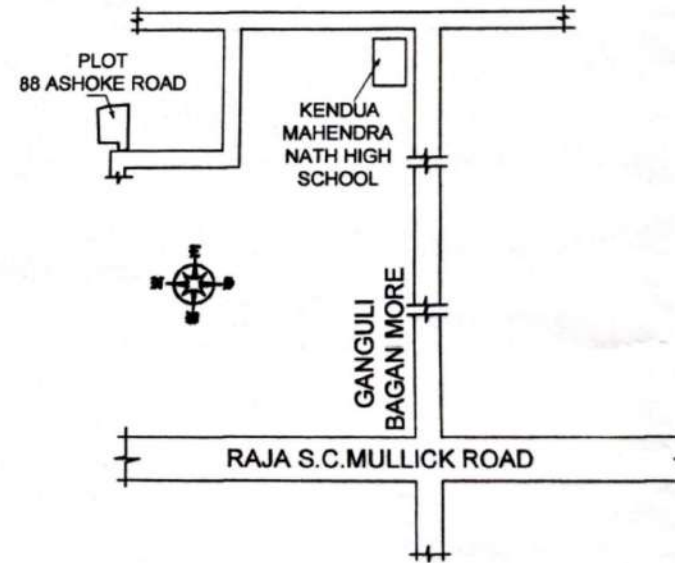

**Premises No. 88, Ashoke Road, Ward No- 101 under KMC, P.O.- Garia, P.S.- Patuli,
Kolkata: 700084**

SITE PLAN
SCALE - 1:600

KEY PLAN
SCALE - 1: 4000

LAT: 22.4767847,
LONG: 88.3788539

M/S. GOUTAM DHAR CHAUDHURI